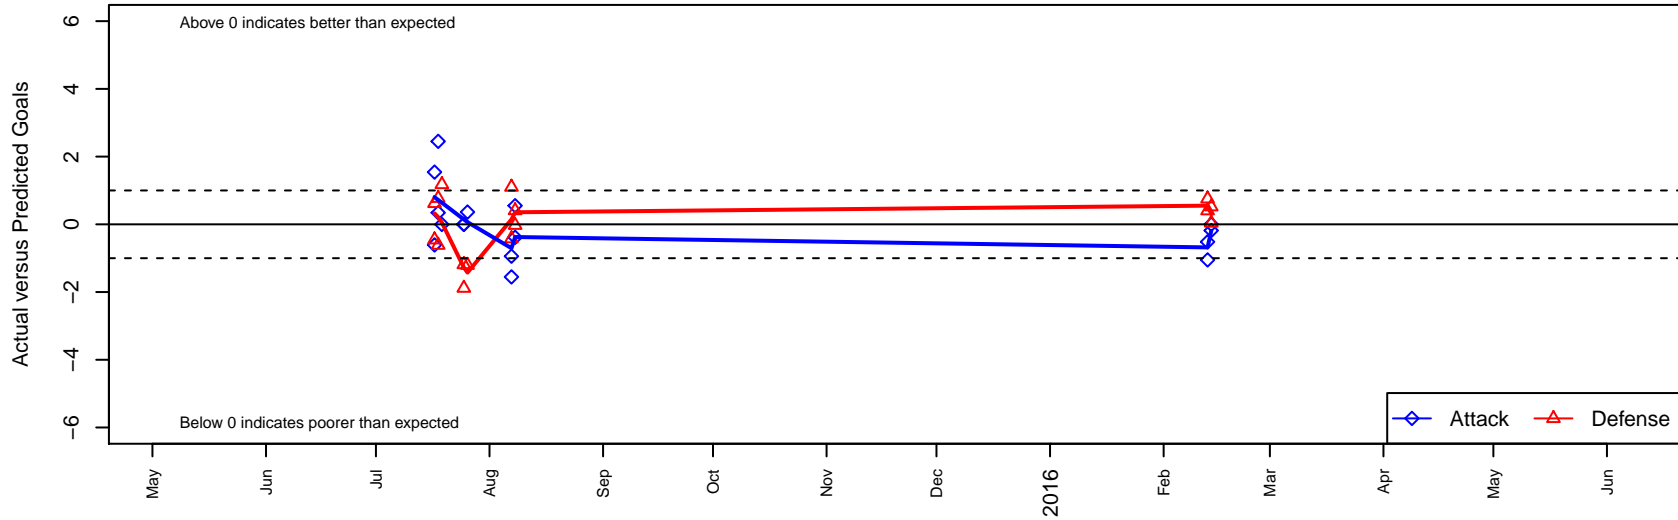

Davis Legacy 01 Red B00

Davis, CAN
 B00 total strength=1673
 attack=16.07 defense=26.49

alt names used:
 DAVIS LEGACY 01 RED
 DAVIS LEGACY 01 RED (CAN)
 DAVIS LEGACY 01 RED (CAN)
 DAVIS LEGACY 01 RED

Venues played:
 2015 Davis Legacy College Showcase Premier
 2015 Surf Cup Surf Super Cup U15
 2015 Sporting Invitational U-15 Premier EvoSp
 2015 Vegas Mayors Showcase Chapman Auto

Davis Legacy 01 Red B00
 Dots are actual minus expected GF (blue circles) and GA (red triangles).
 Blue line is smoothed change in attack strength. Red is smoothed change in defense strength.

**attack and defense variance (black dot)
relative to other teams
and top 10 in region**

**attack and defense rating
relative to others at age
and all opponents in last 13 months**

**attack and defense rating
relative to others at age
and all opponents in last 13 months**

Performance relative to 13 month average

Performance relative to 13 month average

Distribution of opponents
 Red = Lose zone, Blue = Win zone, Green = Even
 Black line separates win/lose zones

lot. A=Neither has attack advantage, B=Opponent has both attack and defense advantage, C=Opponent has both attack and defense disadvantage, D=Both have